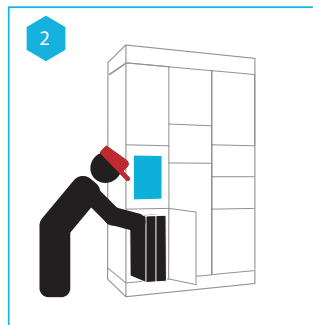

HOW IT WORKS

1. 1 The **courier chooses the recipient and locker size** from a list
2. 2 When the courier has chosen the appropriate locker size, the door of the **locker opens automatically** and the courier can deposit the parcel in the locker. They close the door when ready and the full process is recorded internally

1. 3 The system generates a code which is communicated by **email or push notification straight to the Urban Relay app** on the recipients phone
2. 4 The recipient **uses their smart app to open up the correct locker** and retrieve their parcel, alternatively this can be done via touchscreen