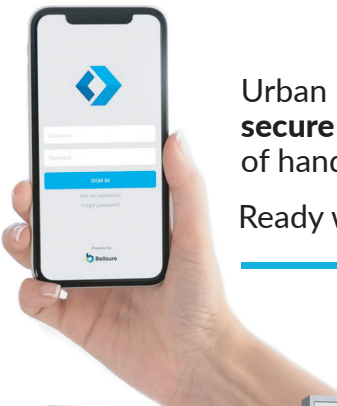

Ready when you are.

Urban Relay brings you a **safe, secure & touch-free** method of handling parcels.

Ready when you are.

CONTACTLESS COLLECTION APP

The Urban Relay app is now available to download on Google Play and the App Store, allowing you to collect parcels using contactless technology at a time that's convenient for you.