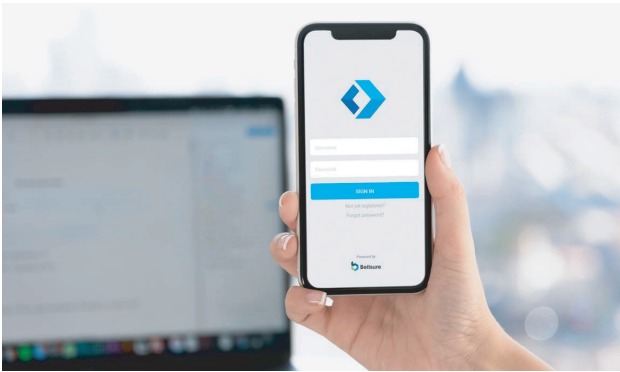

Ready when you are.

Urban Relay brings you a **safe, secure & touch-free** method of handling parcels.

Ready when you are.

CONTACTLESS COLLECTION APP

The Urban Relay app is now available to download on Google Play and the App Store, allowing you to collect parcels using contactless technology at a time that's convenient for you.