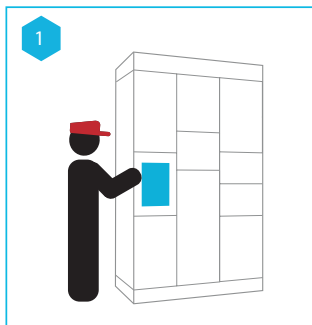

HOW IT WORKS

1. 1 The **courier chooses the recipient and locker size** from a list
2. 2 When the courier has chosen the appropriate locker size, the door of the **locker opens automatically** and the courier can deposit the parcel in the locker. They close the door when ready and the full process is recorded internally

1. 3 The system generates a code which is communicated by **email or push notification straight to the Urban Relay app** on the recipients phone
2. 4 The recipient **uses their smart app to open up the correct locker** and retrieve their parcel, alternatively this can be done via touchscreen