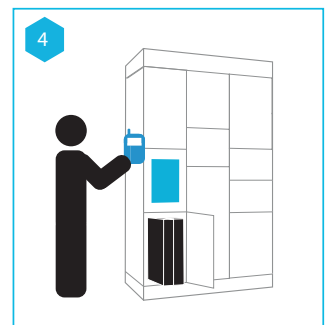

HOW IT WORKS

1. 1 The **courier chooses the recipient and locker size** from a list
2. 2 When the courier has chosen the appropriate locker size, the door of the **locker opens automatically** and the courier can deposit the parcel in the locker. They close the door when ready and the full process is recorded internally

1. 3 The system generates a code which is communicated by **email or push notification straight to the Urban Relay app** on the recipients phone
2. 4 The recipient **uses their smart app to open up the correct locker** and retrieve their parcel, alternatively this can be done via touchscreen