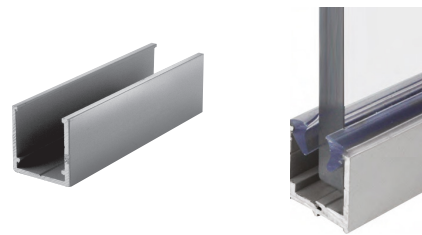

PIVOT PATCHES & CONNECTORS

ANCILLARY PRODUCTS

LOCKS & STRIKE BOXES

SLIDING DOOR SYSTEMS

DOOR RAILS & CONTROLS

GLAZING CHANNELS & BALUSTRADE

DOOR STOPS & HANDLES

DRY JOINTS & SEALS

RETAILIA pivot patches · locks · door controls · pull handles · rails · accessories · balustrades

PRIMELINE patches · locks · door sets · door controls · sliding door gear · pull handles · accessories

IGLU glass to glass & glass to wall clamps & hinges · shower knobs and handles · seals and U channels · stabilizer bars & connectors