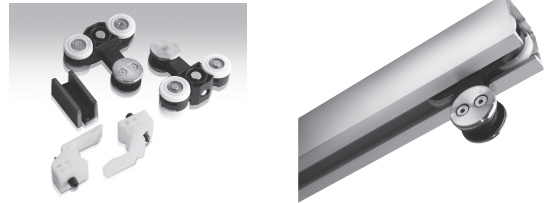

PIVOT PATCHES & CONNECTORS

ANCILLARY PRODUCTS

LOCKS & STRIKE BOXES

SLIDING DOOR SYSTEMS

DOOR RAILS & CONTROLS

GLAZING CHANNELS & BALUSTRADE

DOOR STOPS & HANDLES

DRY JOINTS & SEALS

RETAILIA pivot patches · locks · door controls · pull handles · rails · accessories · balustrades

PRIMELINE patches · locks · door sets · door controls · sliding door gear · pull handles · accessories

IGLU glass to glass & glass to wall clamps & hinges · shower knobs and handles · seals and U channels · stabilizer bars & connectors