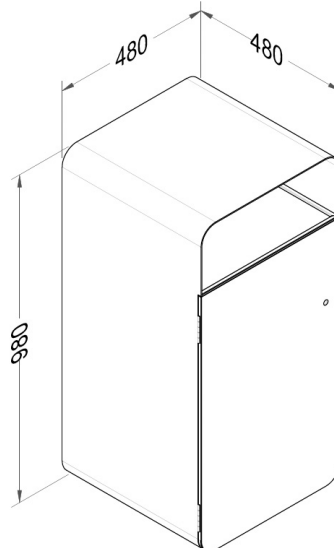

# Rax Steel Bin

Top View

Perspective View

Isometric View

## Technical Information

- Materials:** Mild Steel
- Standard Finish:** Powder Coated to Standard RAL finish
- Capacity:** 112 Litres
- Locking:** T Key
- Storage:** Surface Mounted
- Optional:** Ashtray Top, Stubber, General Waste Artwork, Timber panels
- Size:** 480mm W x 480mm D x 980mm H x 69Kg

Manufactured in the UK

PRODUCT NAME

**Rax Steel Bin**

SCALE	SHEET SIZE	DRAWN BY
1:40	A4	AA

CHECKED BY: KD	DATE: 28/06/2023
----------------	------------------

PRODUCT NO." SS-RSB112

All dimensions are in mm unless otherwise stated  
Any dimensions scaled from this drawing are taken at the reader's own risk