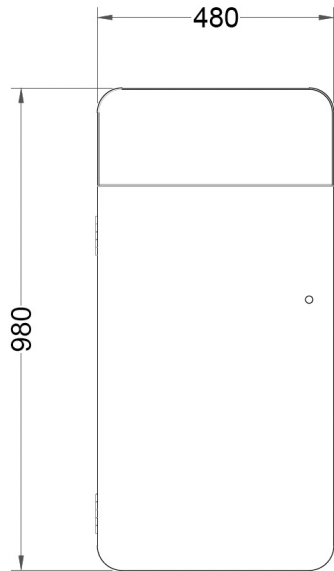

# Rax Steel Bin

Top View

Perspective View

Isometric View

## Technical Information

- Materials:** Mild Steel
- Standard Finish:** Powder Coated to Standard RAL finish
- Capacity:** 112 Litres
- Locking:** T Key
- Storage:** Surface Mounted
- Optional:** Ashtray Top, Stubber, General Waste Artwork, Timber panels
- Size:** 480mm W x 480mm D x 980mm H x 69Kg

Manufactured in the UK

PRODUCT NAME

**Rax Steel Bin**

SCALE	SHEET SIZE	DRAWN BY
1:40	A4	AA

CHECKED BY: KD	DATE: 28/06/2023
----------------	------------------

PRODUCT NO." SS-RSB112

All dimensions are in mm unless otherwise stated  
Any dimensions scaled from this drawing are taken at the reader's own risk