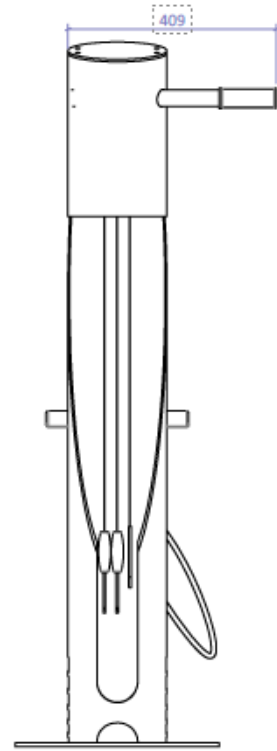

Single Sided Bike Service Station & Pump

Perspective View

Side View

Technical information

Materials:	Highly Durable Steel
Standard Finish:	Galvanised and Powder Coated to Standard RAL Colour -RAL 9005 Black -RAL 7016 Anthracite Grey
Dimensions:	604mmW x 409mmD x 1384mmH
Fixing Options:	Surface Mounted
Capacity:	Includes 1 x Bike Mount
Accessories:	Integral Hand Pump with Pressure Gauge Includes 20 x Tool Kit
Optional Extras:	Non-Standard RAL Colour
Benefits:	With one cycle mounts, this durable bike repair stand allows users to work with a variety of tools on all of their needs, including a fast action bicycle tyre pump.

PRODUCT NAME:

Single Sided Bike Service Station & Pump

SCALE: 1:15	SHEET SIZE: A3	DRAWN BY: AA
----------------	-------------------	-----------------

CHECKED BY: BCB	DATE: 24/01/2021
-----------------	------------------

PRODUCT NO. :	FIXIT-9005-BLK (Black) FIXIT-7016-GRY (Grey) FIXIT-1023-YLW (Yellow)
---------------	--

- All dimensions are in mm unless otherwise stated
- Any dimensions scaled from this drawing are taken at the reader's own risk