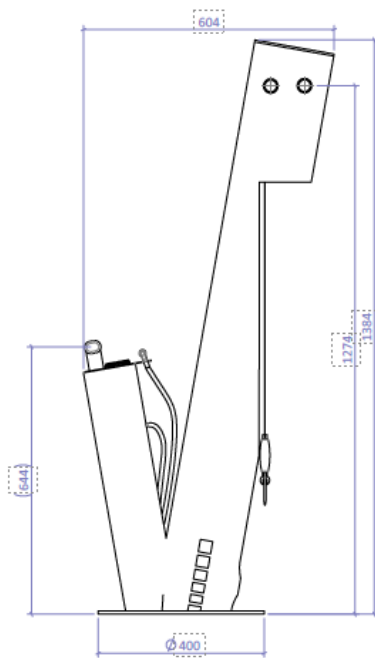

Single Sided Bike Service Station & Pump

Perspective View

Side View

Technical information

Materials:	Highly Durable Steel
Standard Finish:	Galvanised and Powder Coated to Standard RAL Colour -RAL 9005 Black -RAL 7016 Anthracite Grey
Dimensions:	604mmW x 409mmD x 1384mmH
Fixing Options:	Surface Mounted
Capacity:	Includes 1 x Bike Mount
Accessories:	Integral Hand Pump with Pressure Gauge Includes 20 x Tool Kit
Optional Extras:	Non-Standard RAL Colour
Benefits:	With one cycle mounts, this durable bike repair stand allows users to work with a variety of tools on all of their needs, including a fast action bicycle tyre pump.

PRODUCT NAME:

Single Sided Bike Service Station & Pump

SCALE: 1:15	SHEET SIZE: A3	DRAWN BY: AA
----------------	-------------------	-----------------

CHECKED BY: BCB	DATE: 24/01/2021
-----------------	------------------

PRODUCT NO. :	FIXIT-9005-BLK (Black) FIXIT-7016-GRY (Grey) FIXIT-1023-YLW (Yellow)
---------------	--

- All dimensions are in mm unless otherwise stated
- Any dimensions scaled from this drawing are taken at the reader's own risk